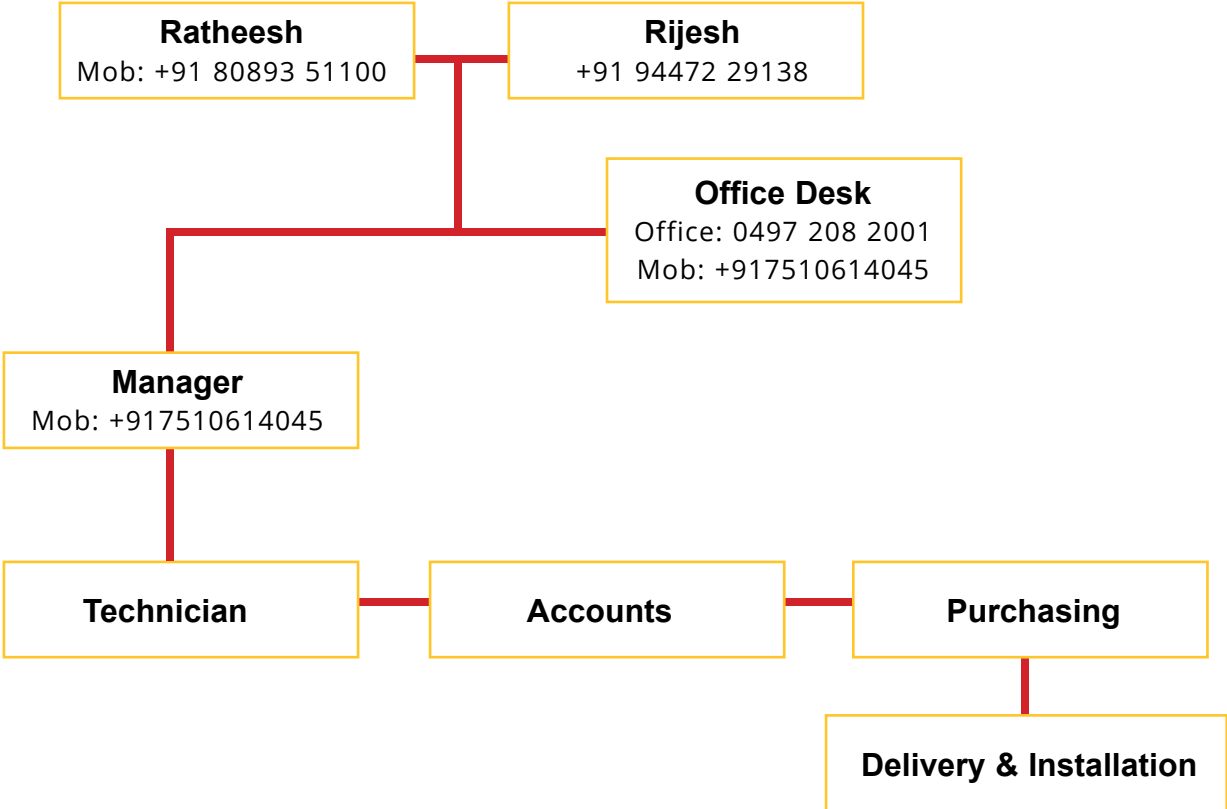

OUR MISSION

Our Mission is to provide the highest possible quality of products and services within kerala

- ◆ Digital & Colour Copier ◆ Lamination
- ◆ Spiral Binding ◆ ID Card Printer
- ◆ Toner & Spareparts Available
- ◆ Toner Cartridges Refilling

LEADING BUSINESSES IN THE PHOTOCOPIER DEALERS IN KERALA.

OUR TEAM

OUR PRODUCTS

Taskalfa 2020/2320

Printer | Copier | Scanner
Speed - 20/23ppm
Duplex, USB Printing
Size - Max A3

Taskalfa 2321

Printer | Copier | Scanner
Speed - 23ppm
Duplex, Network, RADF
Size - Max A3