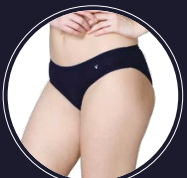

CLAIRE

Hipster  
100% Combed Cotton  
Inner Elastic

EVA

Bikini  
100% Combed Cotton  
Outer Elastic

FLOWER

Hipster  
100% Combed Cotton  
Outer Elastic

TEENS

Hipster  
100% Cotton  
Inner Elastic

HAZEL

Hipster  
95% Cotton 5% Spandex  
Outer Elastic

MELINE

Hipster  
100% Cotton  
Inner Elastic

SKYE

**CALL  
US**

IVY

Moulded full coverage everyday cami bra