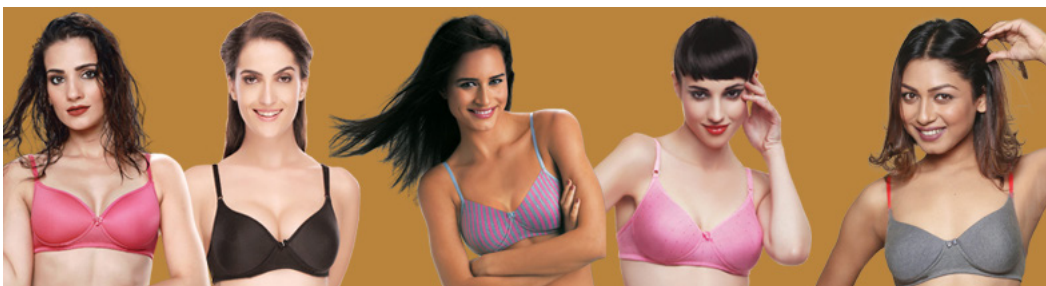

Quisque id odio dictum, varius sem eget, luctudin nisi
ferend sapien vel accumsan ligula maestasada eget.
Sed ut perspiciatis unde omnis iste natus error sit
voluptatem accusantium in mollitia insequeris.

What is Alisha doing to keep customers safe?

If you feel packaging is tampered with or damaged, you can refuse to accept the delivery. Call us or WhatsApp us with your order number. We will ensure that a replacement delivery is made to you at the earliest.